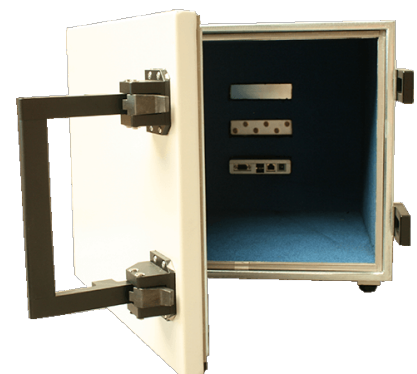

MPSB-35-40-30 Medium performance shielding box

MPSB-35-40-30 - Medium performance shielded box

Make a ideal solutions for bluetooth, wifi, 3G phones test
 High isolation
 Easy Flexible operation

Quick details

Weight: 20kg.
 Frequency(MHz): 433MHz.
 Work size(mm): 350(W)*400(D)*300(H).

MPSB-35-40-30 specifications:

Working frequency(MHz)	433MHz
Shielding effect	More than 70dB
Interface type	DB9*2,DB25*2,SMA*4
Numbers of filters	6pcs
Working temperature(C)	Operating at room temperature
Working Dimensions(mm)	350(W)*400(D)*300(H)
Outer Dimensions(mm)	430(W)*538(D)*366(H)
Weight(kg)	20
Appearance of color	Rice yellow

Features

- High levels of shielding attenuation, greater than 75dB
- Box can be equipped with shielded power filters for power connection in the box while still blocking all wireless signals.
- Easy & Flexible operation in Lab and production line
- R&D, custom design

Partnumber / Ordercode:

MPSB-35-40-30

MPSB-35-40-30 Medium performance shielded box front view

MPSB-35-40-30 Medium performance shielded box back view

MPSB-35-40-30 Medium performance shielded box inside view