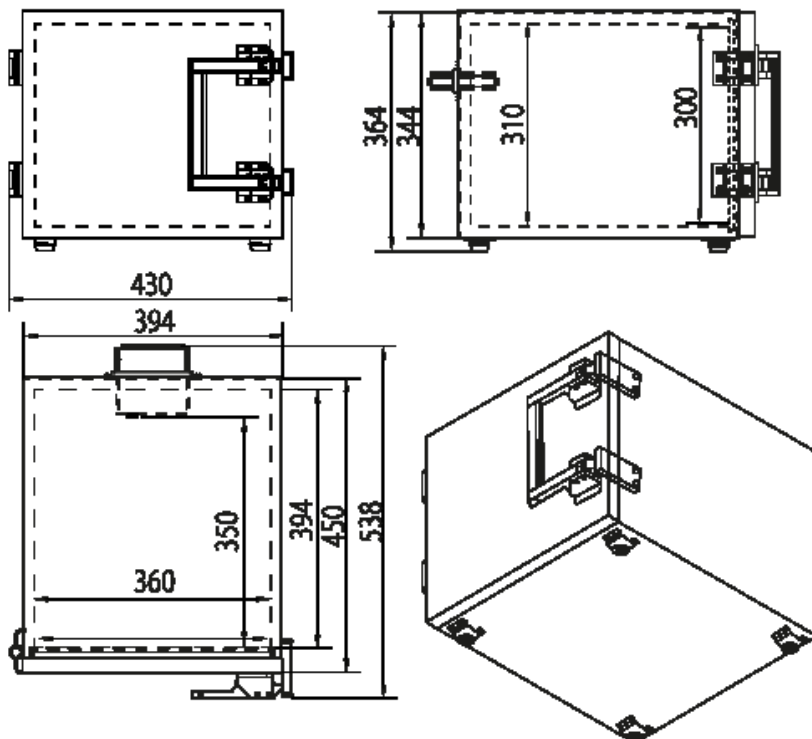

MPSB-35-40-30 Medium performance shielding box

MPSB-35-40-30 - Medium performance shielded box

Make a ideal solutions for bluetooth, wifi, 3G phones test
 High isolation
 Easy Flexible operation

Quick details

Weight: 20kg.
 Frequency(MHz): 433MHz.
 Work size(mm): 350(W)*400(D)*300(H).

MPSB-35-40-30 specifications:

Working frequency(MHz)	433MHz
Shielding effect	More than 70dB
Interface type	DB9*2,DB25*2,SMA*4
Numbers of filters	6pcs
Working temperature(C)	Operating at room temperature
Working Dimensions(mm)	350(W)*400(D)*300(H)
Outer Dimensions(mm)	430(W)*538(D)*366(H)
Weight(kg)	20
Appearance of color	Rice yellow

Partnumber / Ordercode:

MPSB-35-40-30

MPSB-35-40-30 Medium performance shielded box front view

MPSB-35-40-30 Medium performance shielded box back view

MPSB-35-40-30 Medium performance shielded box inside view